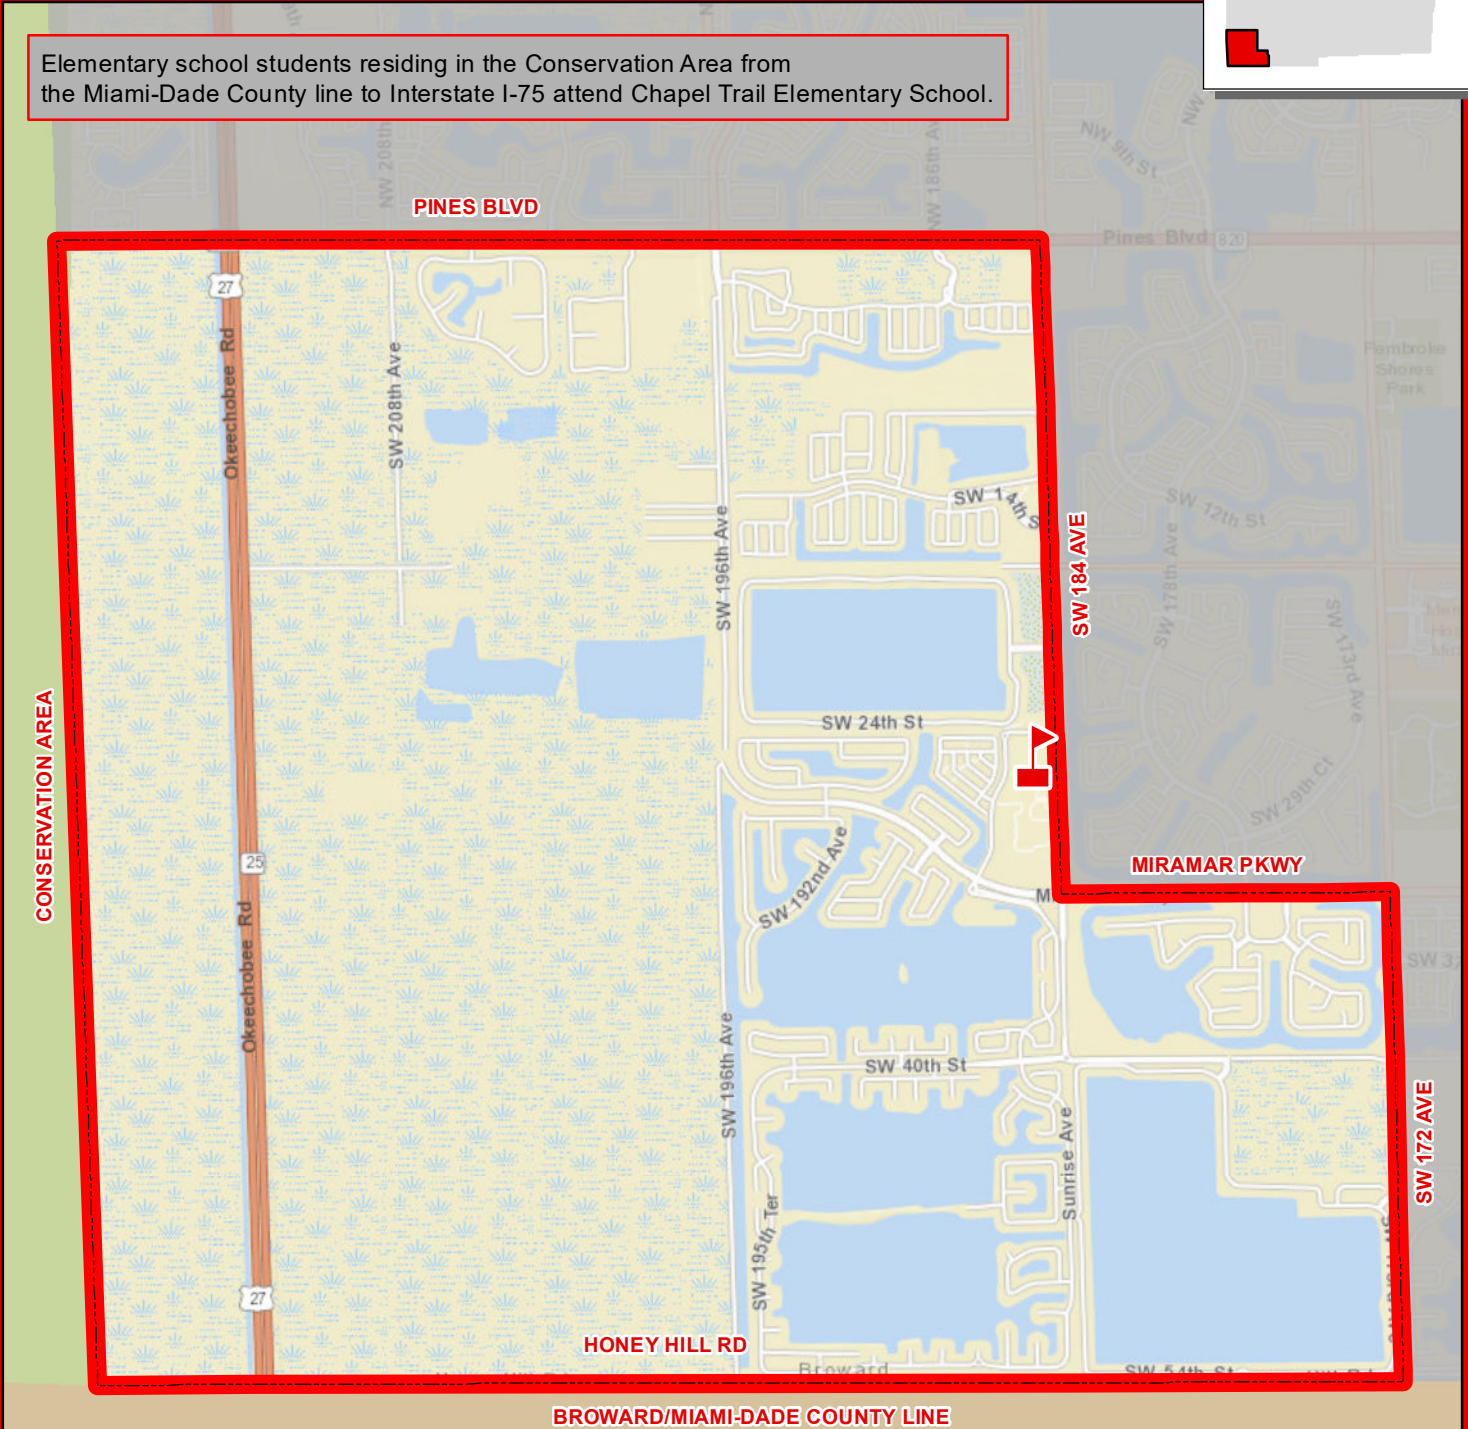

SUNSET LAKES ELEMENTARY SCHOOL

18400 SW 25 STREET
MIRAMAR, FLORIDA 33027
754-323-7650

Innovative Program

Elementary school students residing in the Conservation Area from the Miami-Dade County line to Interstate I-75 attend Chapel Trail Elementary School.

Service Layer Credits: Sources: Esri, HERE, DeLorme, USGS, Intermap, INCREMENT P, NRCan, Esri Japan, METI, Esri China (Hong Kong), Esri Korea, Esri (Thailand), MapmyIndia, NGCC, © OpenStreetMap contributors, and the GIS User Community

THIS MAP IS FOR CONCEPTUAL PURPOSES ONLY AND SHOULD NOT BE USED FOR LEGAL BOUNDARY DETERMINATIONS